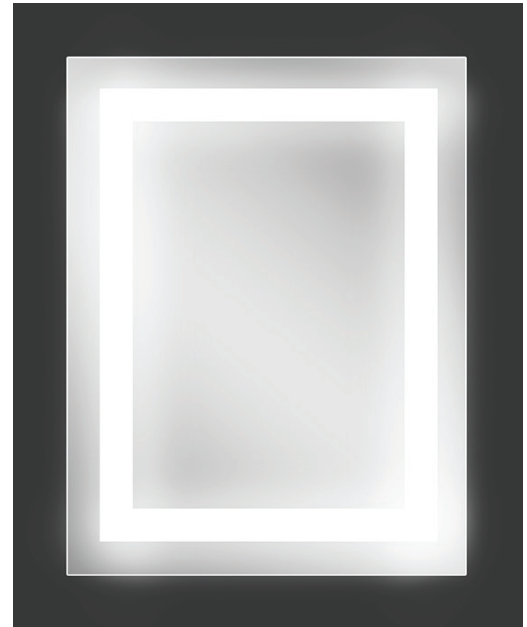

Omega IV

Lighted Mirror Technical Specifications

Features & Benefits

Trusted	<ul style="list-style-type: none"> Made in the USA or CHINA
Model Room	<ul style="list-style-type: none"> 4-6 week lead time
Manufacturing	<ul style="list-style-type: none"> Shipping flexibility and dependable lead times 2-part enclosure design for easy installation
Entirely Customizable	<ul style="list-style-type: none"> Infinite dimensions and sizes for every project Optional add-ons and customizations
Hospitality Grade Products & Production	<ul style="list-style-type: none"> Copper-free coatings to prevent black-edge corrosion Powder-coated metal chassis provides easy access to electrical components
Sustainable Lighting	<ul style="list-style-type: none"> High efficiency lighting saves energy and reduces electrical costs Mercury-free LED lighting reduces environmental impact
Safety Compliant	<ul style="list-style-type: none"> ETL Certified Hard-wired or plug-in connection

Lighted Mirror Specifications

MunnWorks Signature LEDs	<ul style="list-style-type: none"> UL Listed, CE Certified 90+ CRI (Color Rendering Index) 800+ Lumens/Foot Standard 3000K Lighting Temperature Compatible 0-10V Dimming Control 50,000 Hour LED Life
Dimensions	<ul style="list-style-type: none"> Glass Thickness: 3/16" Copper-Free Coating Mirror Standard Overall Depth: 1-3/4"
Optional Add-Ons	<ul style="list-style-type: none"> Touch On/Off Dimmable Defogger Digital Clock Custom Etching Design Vanishing Television Alternate Color Temps LED Night Lights All mirrors are customizable and can be combined with our renowned frame line

Standard Dimensions

• 30"W x 36"H	• 30"W x 42"H	• 30"W x 48"H
• 36"W x 36"H	• 36"W x 42"H	• 36"W x 48"H
• 42"W x 36"H	• 42"W x 42"H	• 42"W x 48"H
• 48"W x 36"H	• 48"W x 42"H	• 48"W x 48"H
• 54"W x 36"H	• 54"W x 42"H	• 54"W x 48"H