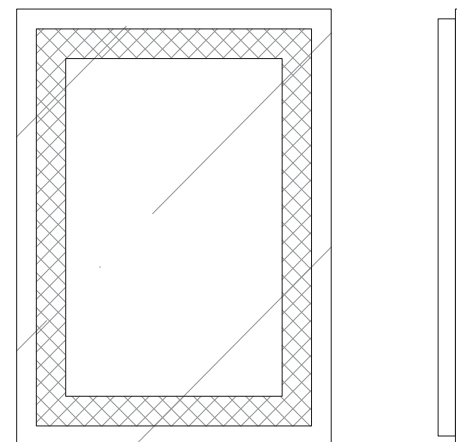

Lighted Mirror Specifications

MunnWorks Signature LEDs	<ul style="list-style-type: none"> UL Listed, CE Certified 90+ CRI (Color Rendering Index) 800+ Lumens/Foot Standard 3000K Lighting Temperature Compatible 0-10V Dimming Control 50,000 Hour LED Life
Dimensions	<ul style="list-style-type: none"> Glass Thickness: 3/16" Copper-Free Coating Mirror Standard Overall Depth: 1-3/4"
Optional Add-Ons	<ul style="list-style-type: none"> Touch On/Off Dimmable Defogger Digital Clock Custom Etching Design Vanishing Television Alternate Color Temps LED Night Lights All mirrors are customizable and can be combined with our renowned frame line

Standard Dimensions

• 30"W x 36"H	• 30"W x 42"H	• 30"W x 48"H
• 36"W x 36"H	• 36"W x 42"H	• 36"W x 48"H
• 42"W x 36"H	• 42"W x 42"H	• 42"W x 48"H
• 48"W x 36"H	• 48"W x 42"H	• 48"W x 48"H
• 54"W x 36"H	• 54"W x 42"H	• 54"W x 48"H

PRODUCT IMAGE

DETAIL IMAGE

SHOP DRAWING